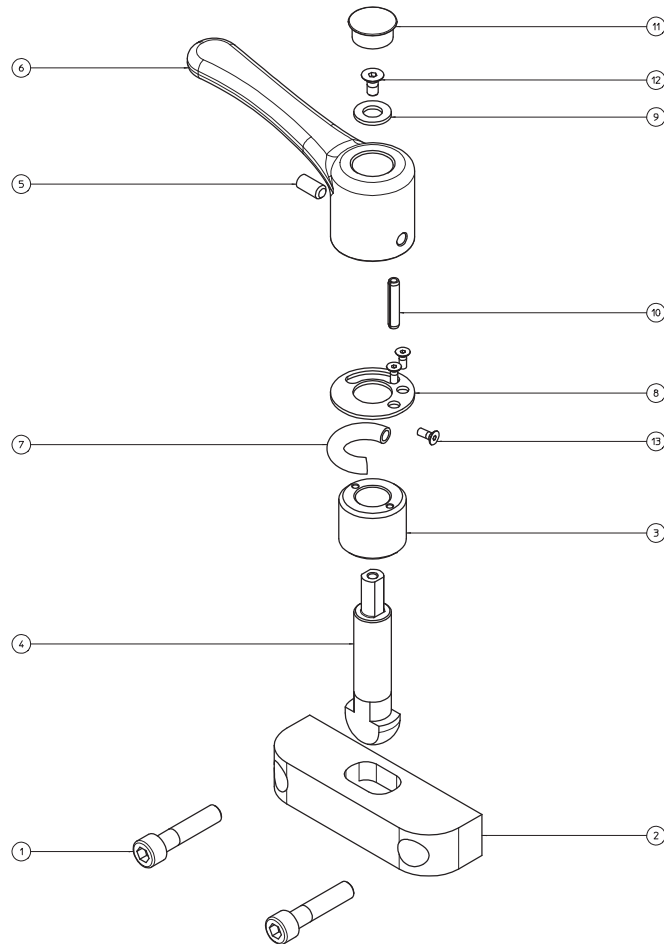

SPARE PARTS MSQG

GRIND SUPPORT GROUP **COD. PG000002**

SPARE PARTS MSQG

GRIND SUPPORT GROUP **COD. PG000002**

POSITION	QUANTITY	CODE	DESCRIPTION
1	1	99500007	GRID SUPPORT
2	2	18061515	LATCH INSERT KU 15 15
3	2	18071509	LATCH INSERT KF 15 09
4	1	20100423	COVER
5	2	20100424	WASHER
6	2	30190801	NUT M8 ZINC.
7	2	33800023	CHAIN GUIDE
8	2	37060830	SCREW STEI M8X30 INOX
9	2	43718100	KNOB WITH PUSHER
10	2	44841690	RED SPRING D20X89
11	1	50780001	GRID SUPPORT CARTER (STANDARD VERSION)
11	1	20120352	GRID SUPPORT CARTER (HIGH GRIND SUPPORT CARTER)
12	2	50850031	STOP SUPPORT FOR GRID
13	8	59200408	NYLON WASHER
14	2	69240612	SCREW TSPEI M6X12 ZINC.
15	10	69260410	SCREW TE M4X10 INOX
16	2	11900007	PIN D.15X70
17	1	20120282	GRID CARTER
18	2	37010812	SCREW STEI M8X12
19	2	59160612	WASHER D.6
20	1	61900038	GRIND SUPPORT
21	2	69281055	SCREW TCEI M10X55 INOX
22	2	69290612	SCREW TCBEI M6X12 INOX
23	2	69410002	HANDWHEEL M8X16
24	2	18100004	GRID HOLDER BALANCING CHAIN

SPARE PARTS MSQG

 HOOKING GROUP **COD. AG000004**

POSITION	QUANTITY	CODE	DESCRIPTION
1	2	69281045	SCREW TCEI M10X45 INOX
2	1	61900039	HOOKING GRID
3	1	17910007	HOOK LATCH
4	1	35440009	HOOK GRIND SUPPORT
5	1	37040815	SCREW STEI M8X16
6	1	43700006	HOOK HANDLE
7	1	44820027	COMPRESSION SPRING C027
8	1	58910005	HOOK WASHER FOR GRID
9	1	59151020	WASHER D.10 ZINC.
10	1	63080630	PLUG D6X30
11	1	64920002	PLUG D.22
12	1	69240612	SCREW TSPEI M6X12 ZINC.
13	3	69270410	SCREW TSPEI M4X10 ZINC.