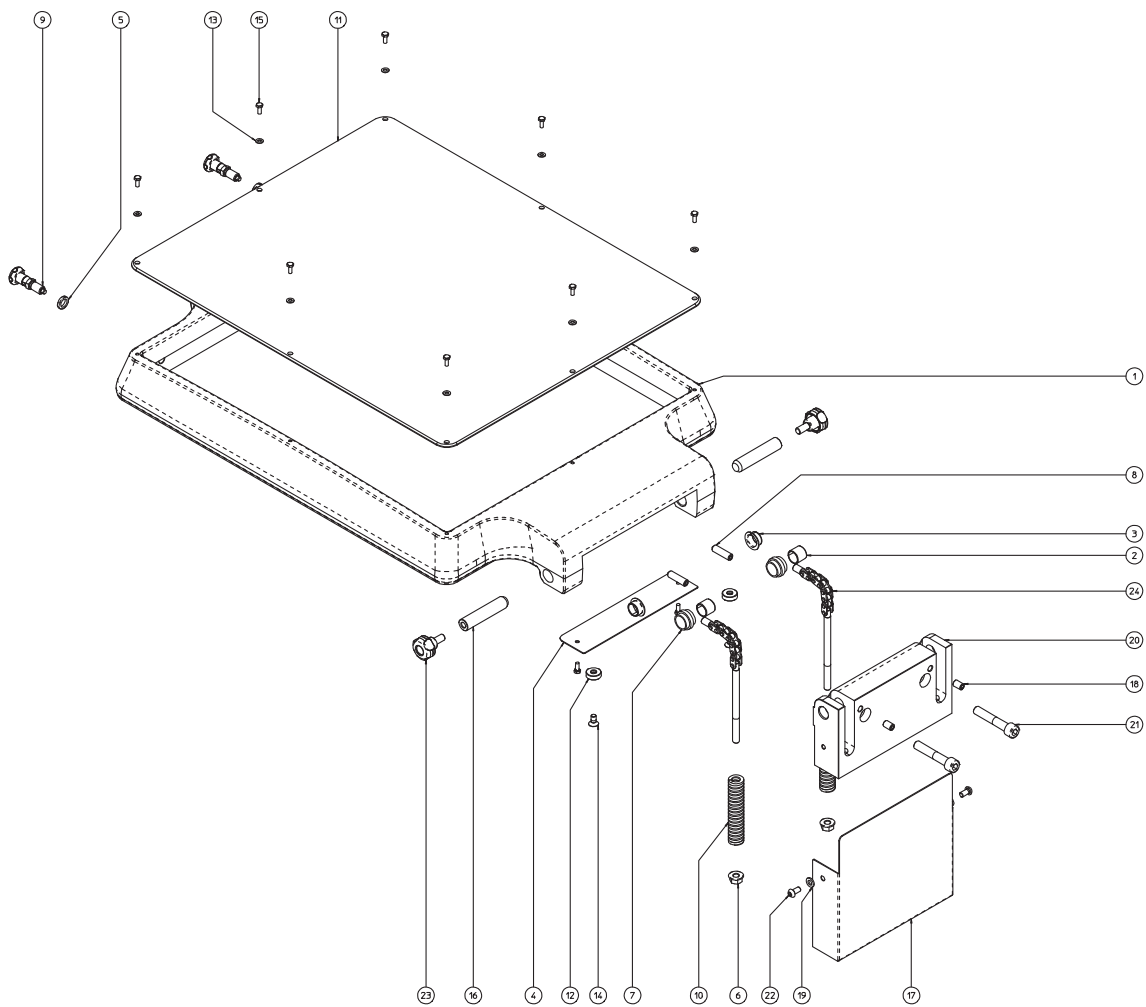

SPARE PARTS MSQG

GRIND SUPPORT GROUP **COD. PG000002**

SPARE PARTS MSQG

GRIND SUPPORT GROUP **COD. PG000002**

POSITION	QUANTITY	CODE	DESCRIPTION
1	1	99500007	GRID SUPPORT
2	2	18061515	LATCH INSERT KU 15 15
3	2	18071509	LATCH INSERT KF 15 09
4	1	20100423	COVER
5	2	20100424	WASHER
6	2	30190801	NUT M8 ZINC.
7	2	33800023	CHAIN GUIDE
8	2	37060830	SCREW STEI M8X30 INOX
9	2	43718100	KNOB WITH PUSHER
10	2	44841690	RED SPRING D20X89
11	1	50780001	GRID SUPPORT CARTER (STANDARD VERSION)
11	1	20120352	GRID SUPPORT CARTER (HIGH GRIND SUPPORT CARTER)
12	2	50850031	STOP SUPPORT FOR GRID
13	8	59200408	NYLON WASHER
14	2	69240612	SCREW TSPEI M6X12 ZINC.
15	10	69260410	SCREW TE M4X10 INOX
16	2	11900007	PIN D.15X70
17	1	20120282	GRID CARTER
18	2	37010812	SCREW STEI M8X12
19	2	59160612	WASHER D.6
20	1	61900038	GRIND SUPPORT
21	2	69281055	SCREW TCEI M10X55 INOX
22	2	69290612	SCREW TCBEI M6X12 INOX
23	2	69410002	HANDWHEEL M8X16
24	2	18100004	GRID HOLDER BALANCING CHAIN

SPARE PARTS MSQG

 HOOKING GROUP **COD. AG000004**

POSITION	QUANTITY	CODE	DESCRIPTION
1	2	69281045	SCREW TCEI M10X45 INOX
2	1	61900039	HOOKING GRID
3	1	17910007	HOOK LATCH
4	1	35440009	HOOK GRIND SUPPORT
5	1	37040815	SCREW STEI M8X16
6	1	43700006	HOOK HANDLE
7	1	44820027	COMPRESSION SPRING C027
8	1	58910005	HOOK WASHER FOR GRID
9	1	59151020	WASHER D.10 ZINC.
10	1	63080630	PLUG D6X30
11	1	64920002	PLUG D.22
12	1	69240612	SCREW TSPEI M6X12 ZINC.
13	3	69270410	SCREW TSPEI M4X10 ZINC.